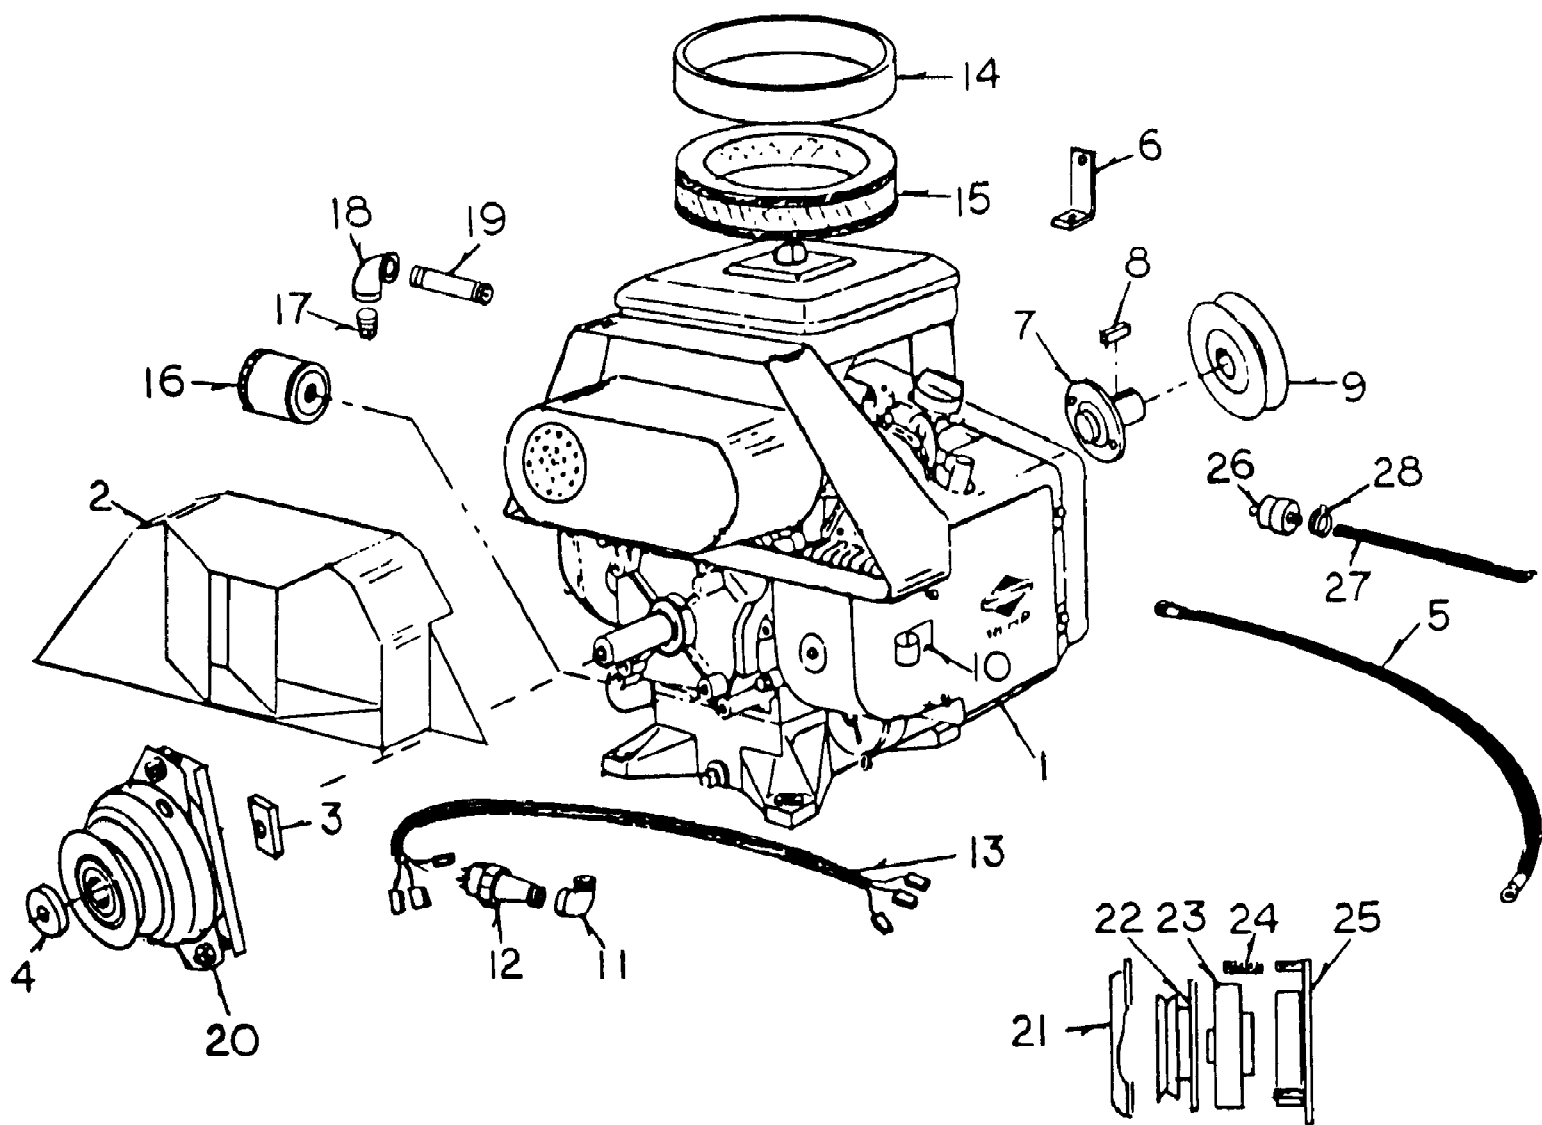

139-013-190 FR-1800 (1989)
Briggs & Stratton Engine Parts

Page 24 of 48

Ref #	Part Number	Qty	S/P/F	Description
1		1		Briggs & Stratton Twin 18 HP
2	WD-111-0001	1		Air Duct
3	WD-113-0010	2	S	Clutch Stop
4	WD-900-5575	1		Clutch Retainer Washer
5	WD-900-2010	1		Starter Cable
6	WD-111-0034	2		Wire Stand Off
7	WD-100-0013	1	S	Stub Shaft
8	WD-100-0014	1	S	Key Stock, 1/4"
9	WD-900-2503	1	S	Pulley
10	WD-100-0021	1		Starter Cable Retainer
11	WD-900-5020	1		Street Elbow, 1/8"
12	WD-900-5017	1	S	Oil Sending Unit
13	WD-900-2067	1		Wire Harness (Oil Sending Unit)
14	WD-900-5008	1	S	Pre Cleaner
15	WD-900-5005	1	S	Air Cleaner Cartridge
16	WD-900-5022	1	S	Oil Filter
17	WD-900-8024	1		Plug, 3/8"
18	WD-900-5720	1		Elbow, 3/8"
19	WD-900-5721	1		Nipple, 3/8"
20	WD-900-5581	1	S	Clutch (Complete)
21	WD-900-5582	1		Clutch Brake
22	WD-900-5583	1		Clutch Armature
23	WD-900-5584	1	S	Clutch Rotor
24	WD-900-5586	1		Spring & Nut Set (3 Ea.)
25	WD-900-5585	1	S	Clutch Coil
26	WD-900-5514	1	S	Fuel Filter
27	WD-900-5515	1		Fuel Line
28	WD-900-5525	4	S	Fuel Line Clamp