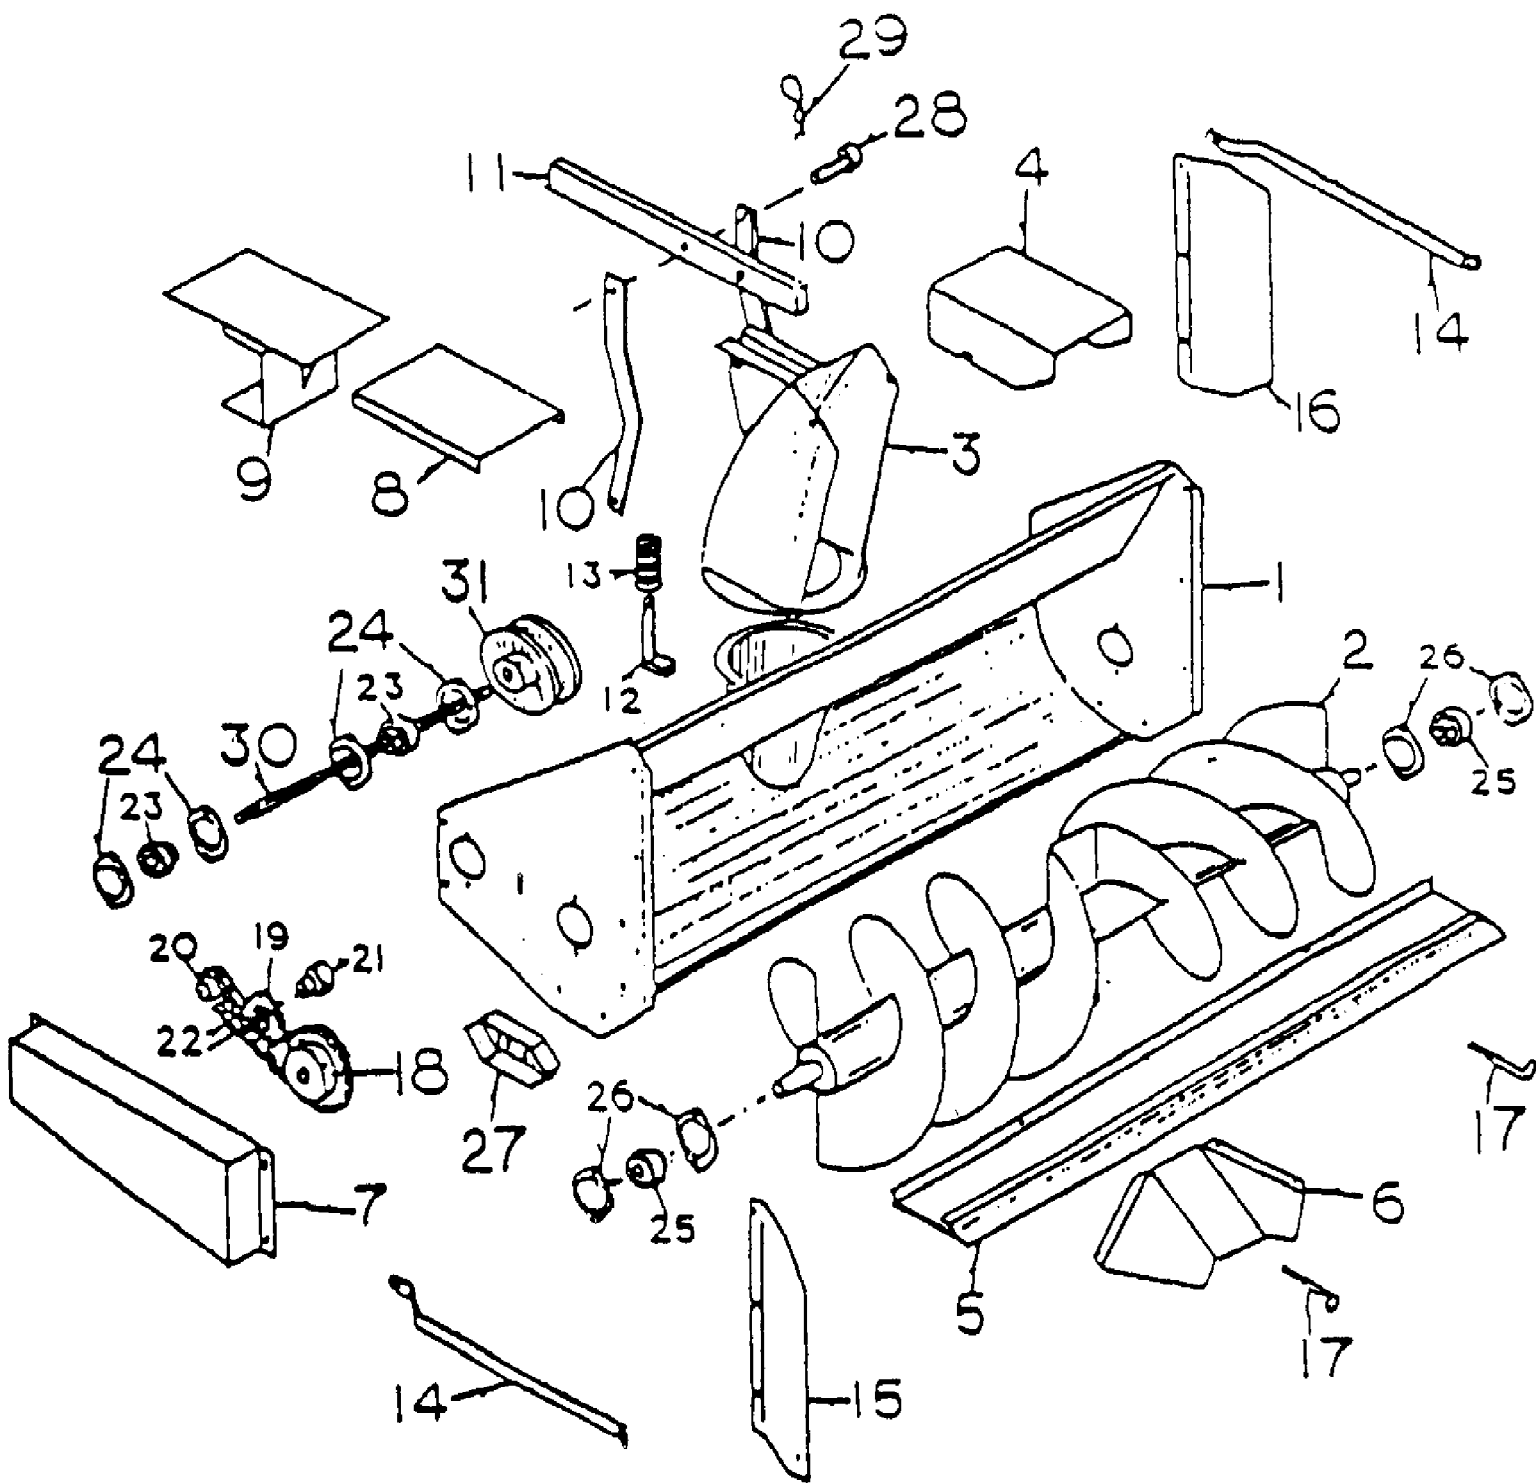

139-013-190 FR-1800 (1989)
Snow Blower With Chute Lock

Page 42 of 48

Ref #	Part Number	Qty	S/P/F	Description
1	WD-430-0000	1		Snow Blower Housing
2	WD-430-0001	1		Auger
3	WD-430-0002	1		Chute
4	WD-430-0003	1		Snow Deflector
5	WD-430-0004	1		Blade
6	WD-430-0005	1		Snow Retainer
7	WD-430-0006	1		Chain Guard
8	WD-430-0007	1	F	Belt Guard
9	WD-430-0008	1	F	Belt Retainer
10	WD-430-0009	2		Chute Lock Linkage
11	WD-430-0010	1		Handle
12	WD-430-0011	1		Chute Lock
13	WD-900-5579	1		Chute Lock Spring
14	WD-430-0012	2		Extender Braces
15	WD-430-0013	1		R.H. Extender
16	WD-430-0014	1		L.H. Extender
17	WD-430-0015	2		Blade Bolt
18	WD-900-1508	1		Auger Sprocket
19	WD-900-1507	1		Idler Sprocket
20	WD-900-1506	1		Drive Sprocket
21	WD-430-0016	1		Idler Sprocket Bushing
22	WD-900-1006	1		Chain
23	WD-900-3509	2	S	3/4 Bearing
24	WD-900-3508	4	S	3/4 Bearing Flange
25	WD-900-3512	2	S	1 in. Bearing
26	WD-900-3511	4	S	1 in. Bearing Flange
27	WD-430-0017	2		Skid Shoes
28	WD-900-5519	1		Pin
29	WD-900-5520	1		Hair Pin
30	WD-430-0018	1		Shaft
31	WD-900-2510	1		Pulley