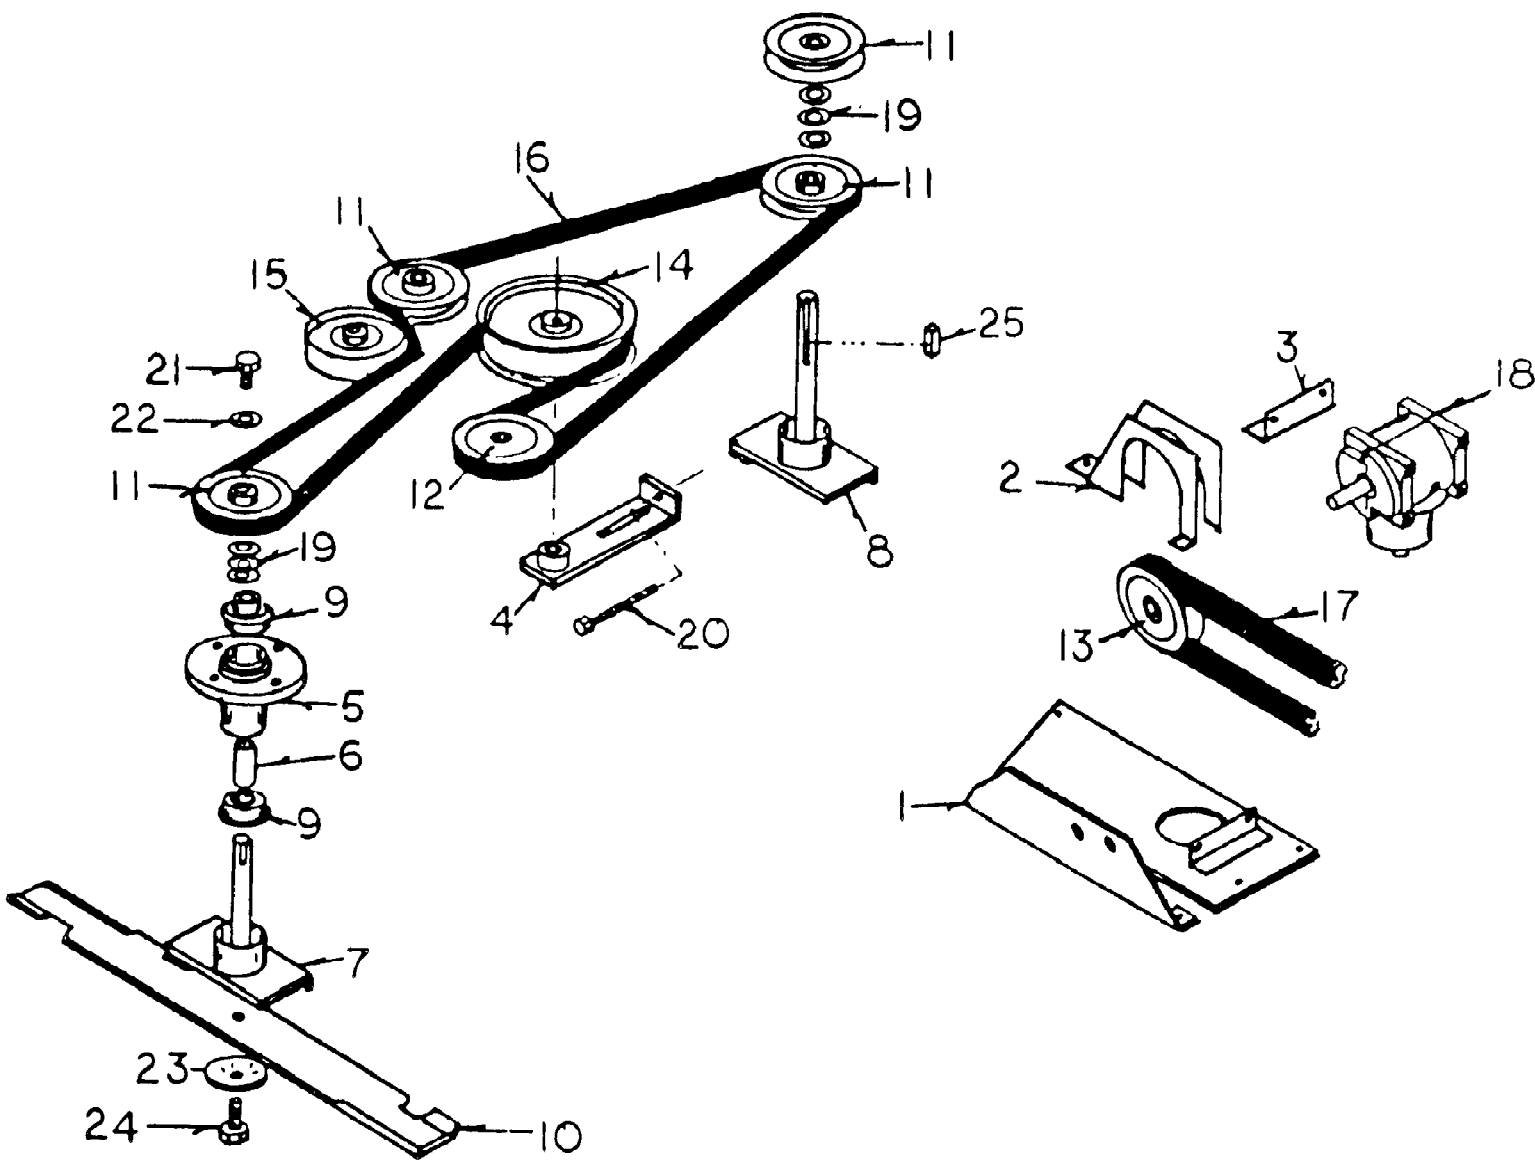

139-013-190 FR-1800 (1989)
52" Deck Drive

Page 5 of 48

139-013-190 FR-1800 (1989)
52" Deck Drive

Page 6 of 48

Ref #	Part Number	Qty	S/P/F	Description
1	WD-321-0001	1		Gearbox Mount
2	WD-311-0002	1		Belt Guard (12 & 1800)
	WD-330-0030	1		Belt Guard (2000)
3	WD-310-0006	1		Gearbox Mount Angle
4	WD-330-0012	1		Belt Tightener
5	WD-300-0025	3	S	Spindle Housing
6	WD-300-0027	3	S	Spindle Spacer
7	WD-300-0026	2	S	Spindle Shaft
8	WD-300-0033	1		Spindle Shaft, Bong
9	WD-900-3506	6	S	Spindle Bearing
10	WD-900-5528	3	S	Blade
11	WD-900-2511	4	S	Spindle Pulley
12	WD-900-2510	1		Gearbox Pulley, Out Put
13	WD-900-2525	1	S	Gearbox Pulley, In Put (12 & 1800)
	WD-900-2543	1		Gearbox Pulley, In Put (2000)
14	WD-900-2521	1	S	Idler Pulley, Large
15	WD-900-2522	1	S	Idler Pulley, Small
16	WD-900-3005B	1	S	Deck Belt
17	WD-900-3004	1	S	Deck Drive Belt (12 & 1800)
	WD-900-3023	1	S	Deck Drive Belt (2000)
18	WD-900-5535	1	S	Gearbox
19	WD-900-6002	12	S	Spacer Washer
20	WD-900-6034	1		Adjustment Bolt
21	WD-900-6053	3	S	Hex Bolt, S/16-24 x 3/4"
22	WD-300-0017	3	S	Washer, 5/16", 10 Ga.
23	WD-900-5534	3	S	Blade Washer
24	WD-900-6080	3	S	Hex Bolt, 3/8-24 x 1-1/4"
25	WD-300-0021	6	S	Key Stock, 3/16"