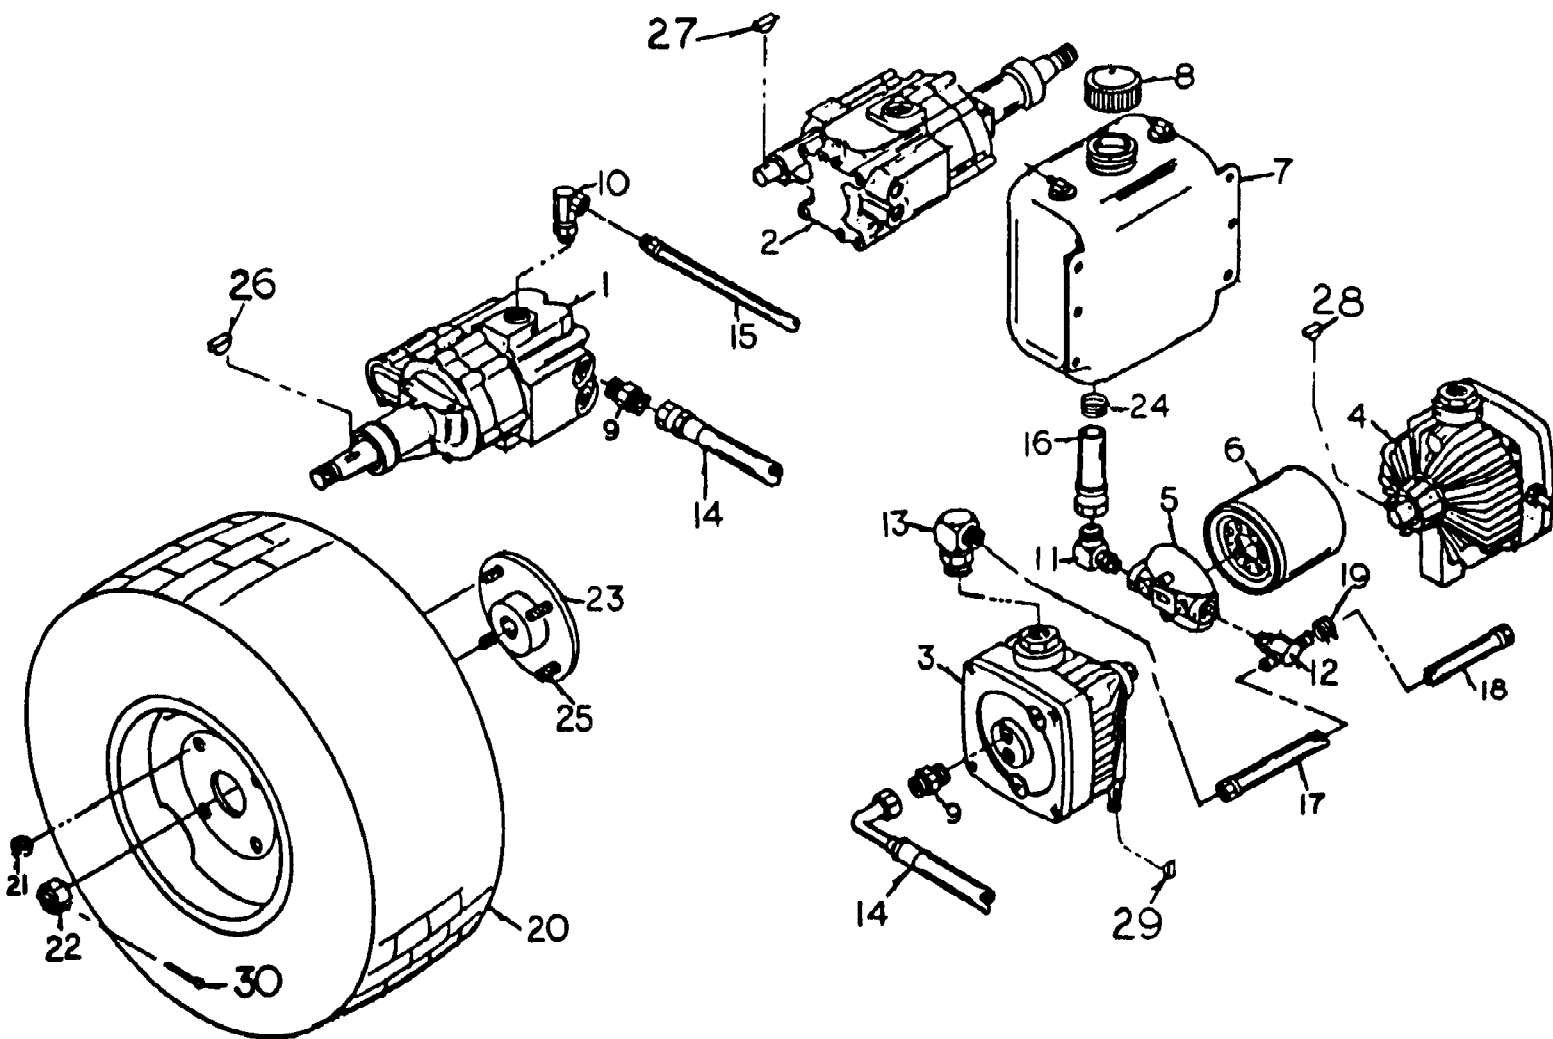

Ref #	Part Number	Qty	S/P/F	Description
1	WD-900-8069	1		Wheel Motor, LH
2	WD-900-8068	1		Wheel Motor, RH
3	WD-900-8067	1		Pump, LH For model 7
4	WD-900-8066	1		Pump, RH For model 7
5	WD-900-8072	1	S	Housing, Oil Filter
6	WD-900-8073	1	S	Element, Oil Filter
7	WD-900-8058	1	S	3 Qt. Oil Tank
8	WD-900-8059	1	S	Cap, Oil Tank
9	WD-900-8005	8		Male Tube, Male O-ring Adp.
10	WD-900-8074	2		Male O ring, 90ø Female Pipe Swivel Adp.
11	WD-900-8076	1		Male O-ring, 90ø Male Tube Adp.
12	WD-900-8077	1		Male O-ring, 1/2" Hose Barb Tee
13	WD-900-8075	2		Male O-ring, 90ø Male Tube Adp.
14	WD-900-8078	4		Hose, 1/2" ID x 28" Long
15	WD-900-8071	2		Hose, 1/4" ID x 24" Long, Easy Couple
16	WD-900-8079	1		Hose, 5/8" ID x 7" Long, Easy Couple
17	WD-900-8081	1		Hose, 1/2" ID x 15" Long, Easy Couple
18	WD-900-8080	1		Hose, 1/2" ID x 21" Long, Easy Couple
19	WD-900-5729	2		Hose Clamp, 1/2"
20	WD-900-4013	2		Wheel Ass'y., 18 x 9.50-8
	WD-900-4042	1		Tire, 18 x 9.50-8
	WD-900-4008	1		Rim, 8" x 7"
	WD-900-4038	2		Wheel Ass'y., 18 x 6.50-8 0 (Use With 42" Deck)
	WD-900-4041	1		Tire, 18 x 6.50-8
	WD-900-4040	1		Rim, 8 x 5 1/2"
21	WD-900-6138	8		Lug Nut, 1/2-20
22	WD-900-8125	2		Nut, Wheel Motor
23	WD-900-4036	2		4-Bolt Wheel Hub
24	WD-900-5733	1		Hose Clamp, 5/8"
25	WD-900-6137	8		Lug Bolt, 1/2-20 x 1 1/4"
26	WD-900-8124	2	S	Woodruff Key, 3/16" x 3/4"
27	WD-900-8090	2	S	Woodruff Key, 3/16" x 3/4"
28	WD-900-4508	2	S	Woodruff Key, 1/8" x 1/2"
29	WD-900-4524	2		Woodruff Key, 1/8" x 3/8"
30	WD-900-8122	2		Cotter Pin, 1/8" x 1 3/4"