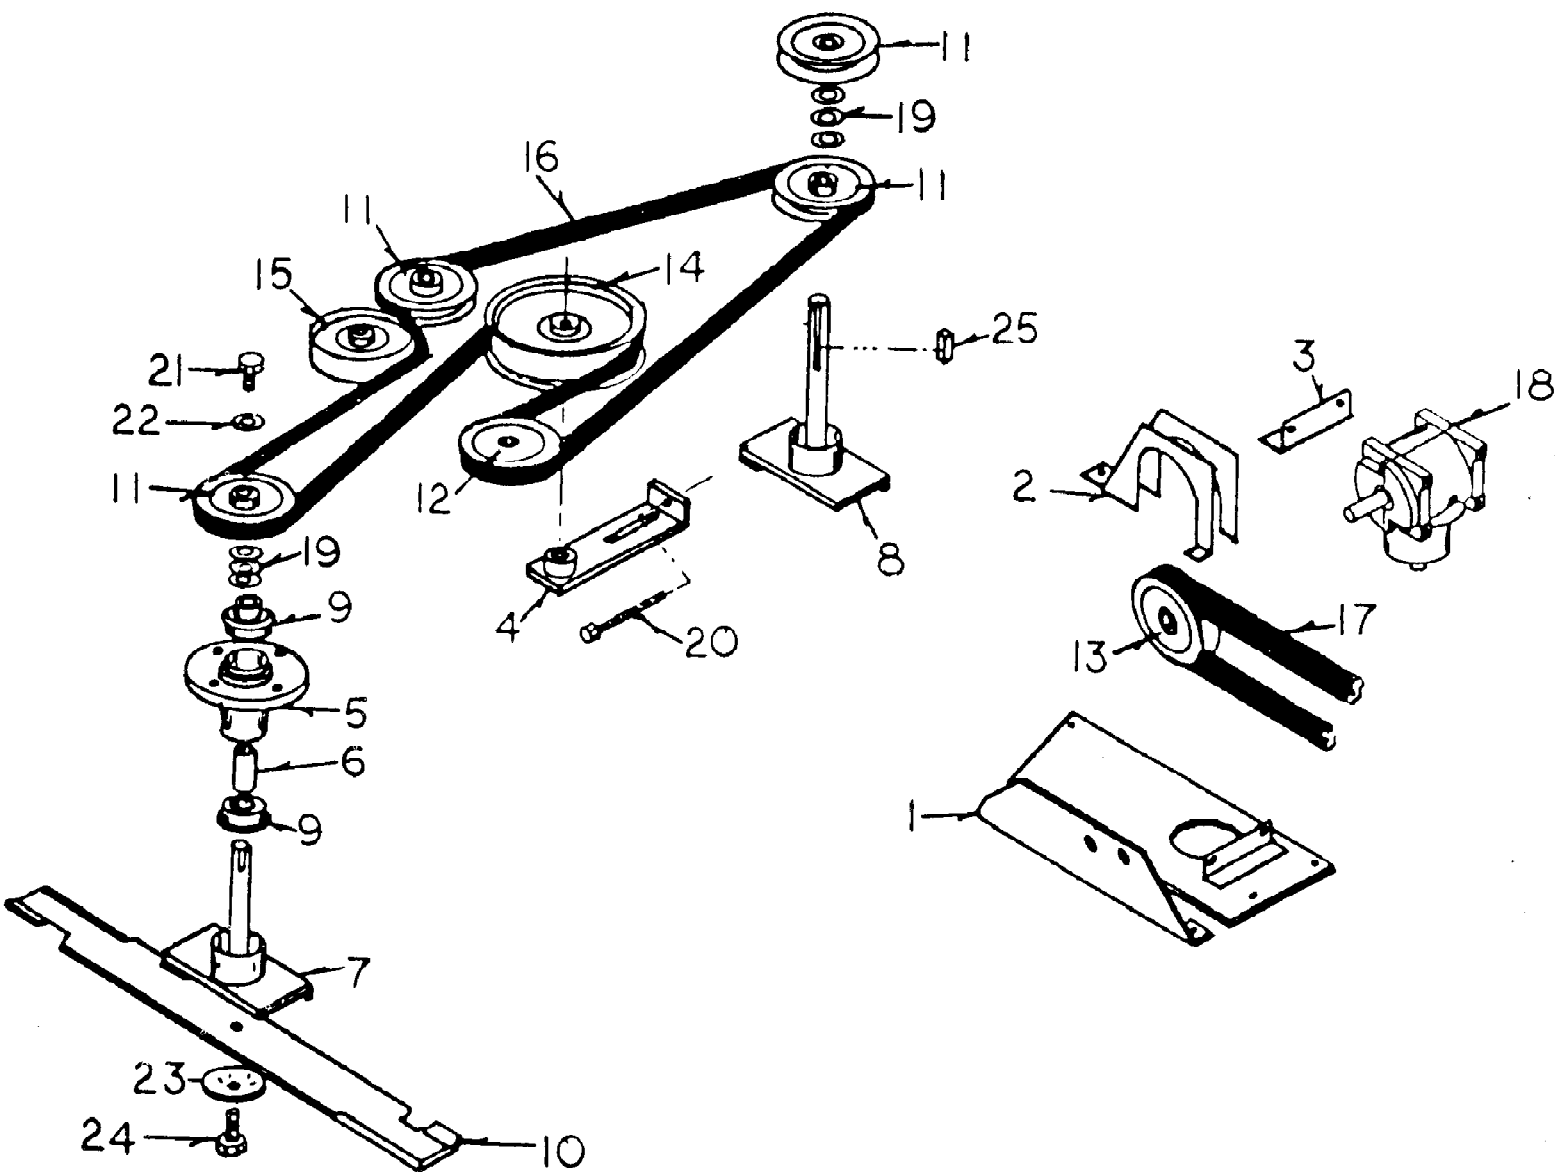

139-013-190 FR-1800 (1989)
62" Deck Drive

Page 9 of 48

139-013-190 FR-1800 (1989)
62" Deck Drive

Page 10 of 48

Ref #	Part Number	Qty	S/P/F	Description
1	WD-331-0004	1		Gearbox Mount
2	WD-311-0002	1		Belt Guard (1800)
	WD-330-0030	1		Belt Guard (2000)
3	WD-310-0006	1		Gearbox Mount Angle
4	WD-330-0012	1		Belt Tightener
5	WD-300-0031	3	S	Spindle Housing
6	WD-300-0034	3	S	Spindle Spacer
7	WD-300-0032	2	S	Spindle Shaft
8	WD-300-0040	1	S	Spindle Shaft, Long
9	WD-900-3506	6	S	Spindle Bearing
10	WD-900-5529	3	S	Blade
11	WD-900-2512	4		Spindle Pulley
12	WD-900-2510	1		Gearbox Pulley, Out Put
13	WD-900-2525	1	S	Gearbox Pulley, In Put (1800)
	WD-900-2543	1		Gearbox Pulley, In Put (2000)
14	WD-900-2521	1	S	Idler Pulley, Large
15	WD-900-2522	1	S	Idler Pulley, Small
16	WD-900-3008B	1	S	Deck Belt
17	WD-900-3004	1	S	Deck Drive Belt (1800)
	WD-900-3023	2	S	Deck Drive Belt (2000)
18	WD-900-5535	1	S	Gearbox
19	WD-900-6002	12	S	Spacer Washer
20	WD-900-6034	1		Adjustment Bolt
21	WD-900-6053	3	S	Hex Bolt, 5/16-24 x 3/4"
22	WD-300-0017	3	S	Washer, 5/16", 10 Ga.
23	WD-900-5534	3	S	Blade asher
24	WD-900-6080	3	S	Hex Bolt, 3/8-24 x 1 1/14
25	WD-300-0021	6	S	Key Stock, 3/16