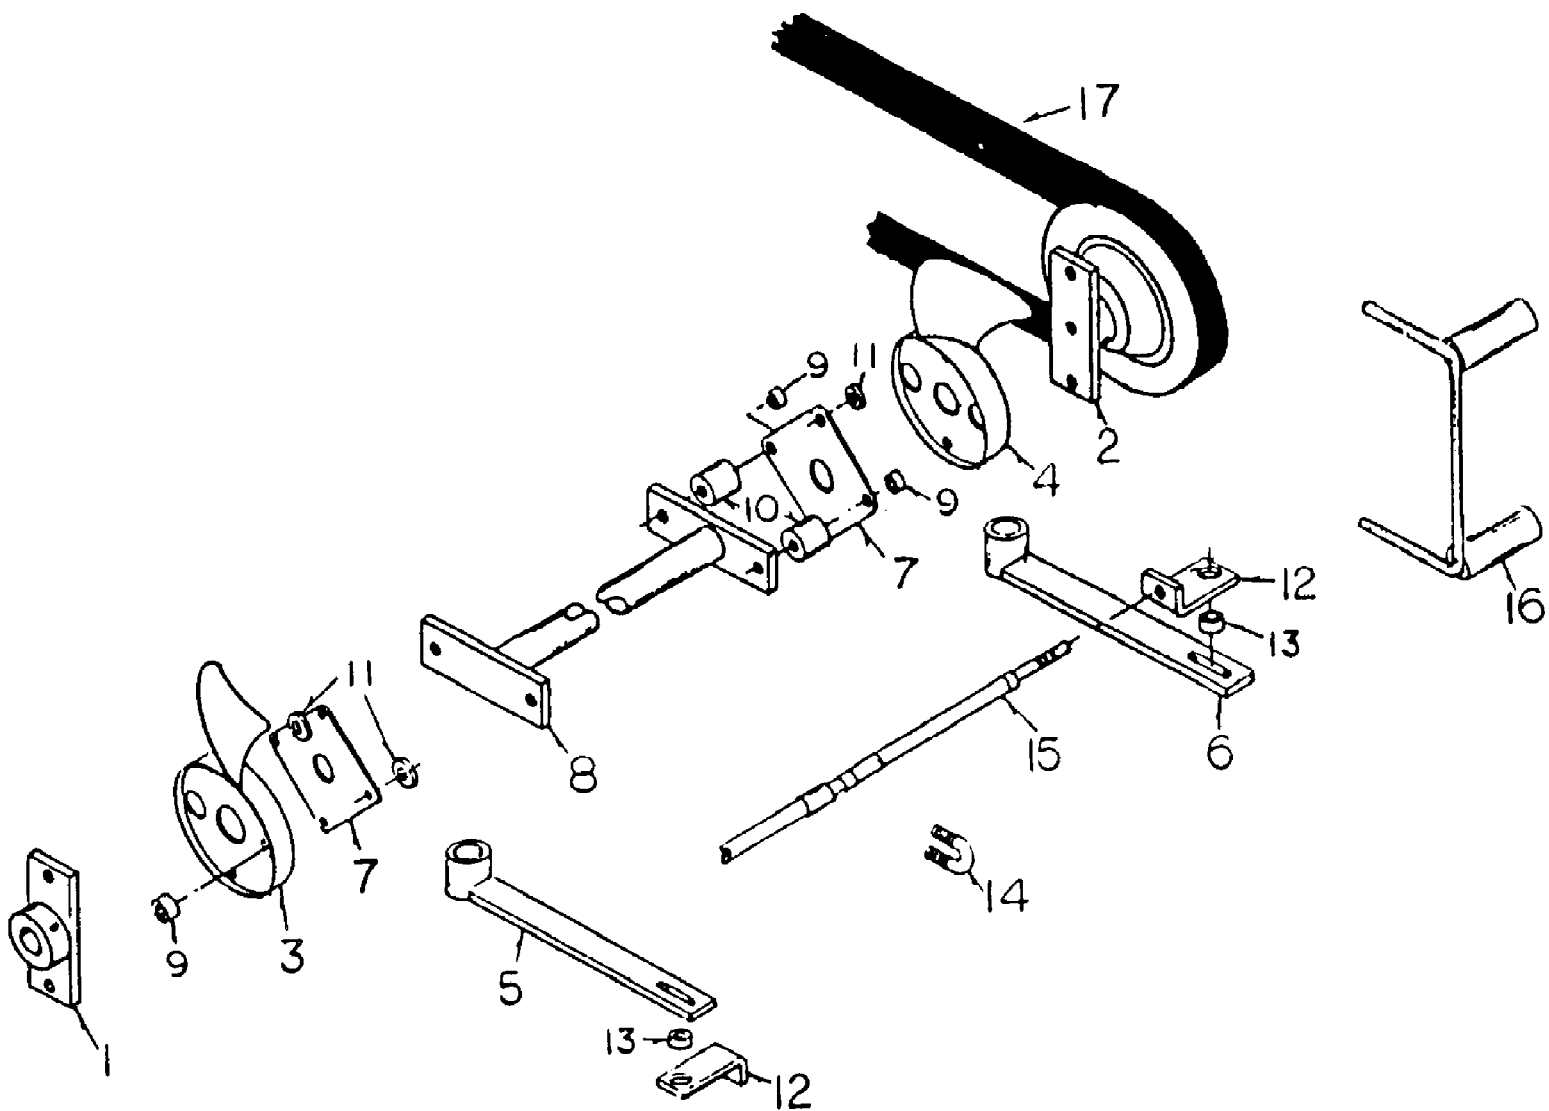

139-013-190 FR-1800 (1989)
Transmission Drive

Page 44 of 48

Ref #	Part Number	Qty	S/P/F	Description
1	WD-900-4522	1		Hub w/Drive Plate
2	WD-900-4521	1	S	Pulley w/Drive Plate
3	WD-900-4527	1	S	CCW Fan
4	WD-900-4526	1	S	CW Fan
5	WD-900-4506	1		Transmission Arm, LH
6	WD-900-4507	1		Transmission Arm, RH
7	WD-111-0021	2	S	Drive Plate
8	WD-113-0002	1		Transmission Cross Shaft
9	WD-111-0025	4		Bolt Spacer
10	WD-111-0022	2		Spacer
11	WD-900-6161	6		Washer, 1/4", 10 Ga.
12	WD-200-0013	4	S	Steering Cable End
13	WD-200-0014	4	S	Bushing, Steering Lever
14	WD-900-5503	4	S	Steering Cable Clamp
15	WD-900-5502	2	S	Steering Cable
16	WD-111-0003	1		Belt Retainer, Transmission
17	WD-900-3011	1	S	Belt