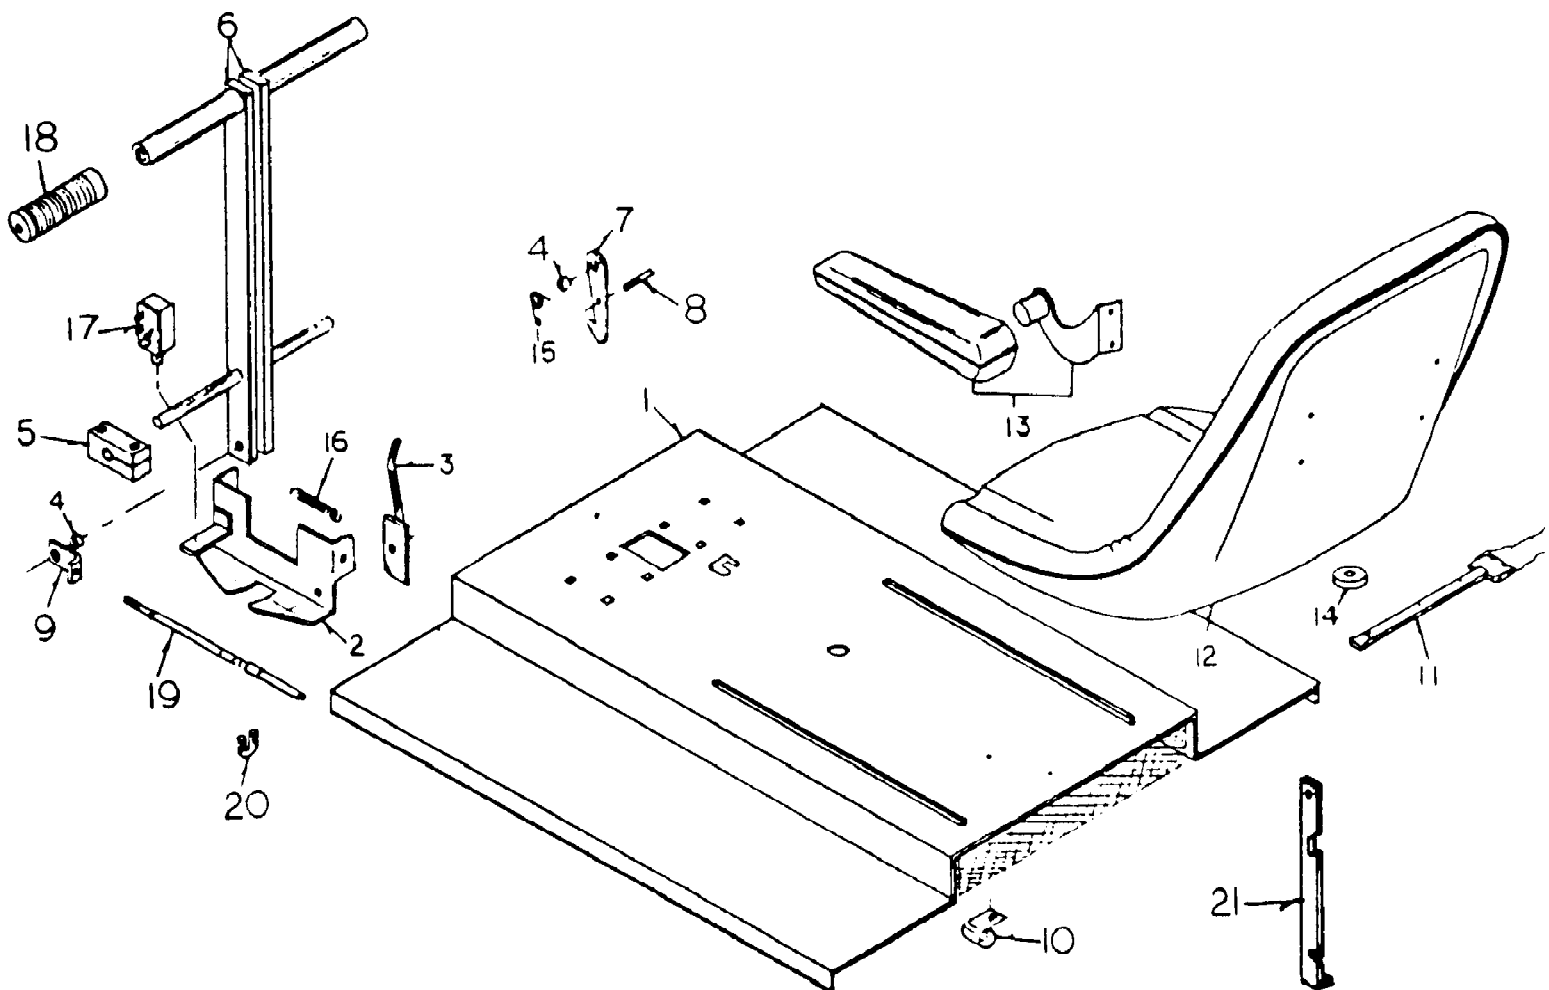

139-013-190 FR-1800 (1989)
Seat Lid Assembly

Page 35 of 48

139-013-190 FR-1800 (1989)
Seat Lid Assembly

Page 36 of 48

Ref #	Part Number	Qty	S/P/F	Description
1	WD-201-0004	1		Seat Lid
2	WD-201-0010	1		Lever Lock
3	WD-200-0012	1		Latch, Lever Lock
4	WD-200-0014	5	S	Bushing
5	WD-200-0010	4		Bearing Block
6	WD-200-0009	2		Steering Lever
7	WD-201-0015	1		Seat Lid Latch
8	WD-201-0014	1		Seat Lid Latch Bolt
9	WD-200-0013	4	S	Steering Cable End (1800)
	WD-140-0023	4		Steering Cable End (2000)
10	WD-201-0018	1		Seat Lid Harness Retainer
11	WD-900-2001	1		Seat Switch
12	WD-900-5597	1		Seat
13		1		Arm Rest Kit (Optional)
14	WD-900-5523	4		Seat Spacer
15	WD-900-5700	1		Scat Lid Latch Spring
16	WD-900-5501	1		Lever Lock Spring
17	WD-900-2029	1	S	Safety Switch
18	WD-900-5500	2	S	Handle Grip
19	WD-900-5502	2	S	Steering Cable (1800)
	WD-900-5717	2		Steering Cable (2000)
20	WD-900-5503	4	S	Steering Cable Clamp (1800)
	WD-900-5625	4		Steering Cable Clamp (2000)
21	WD-200-0008	1		Lid Prop