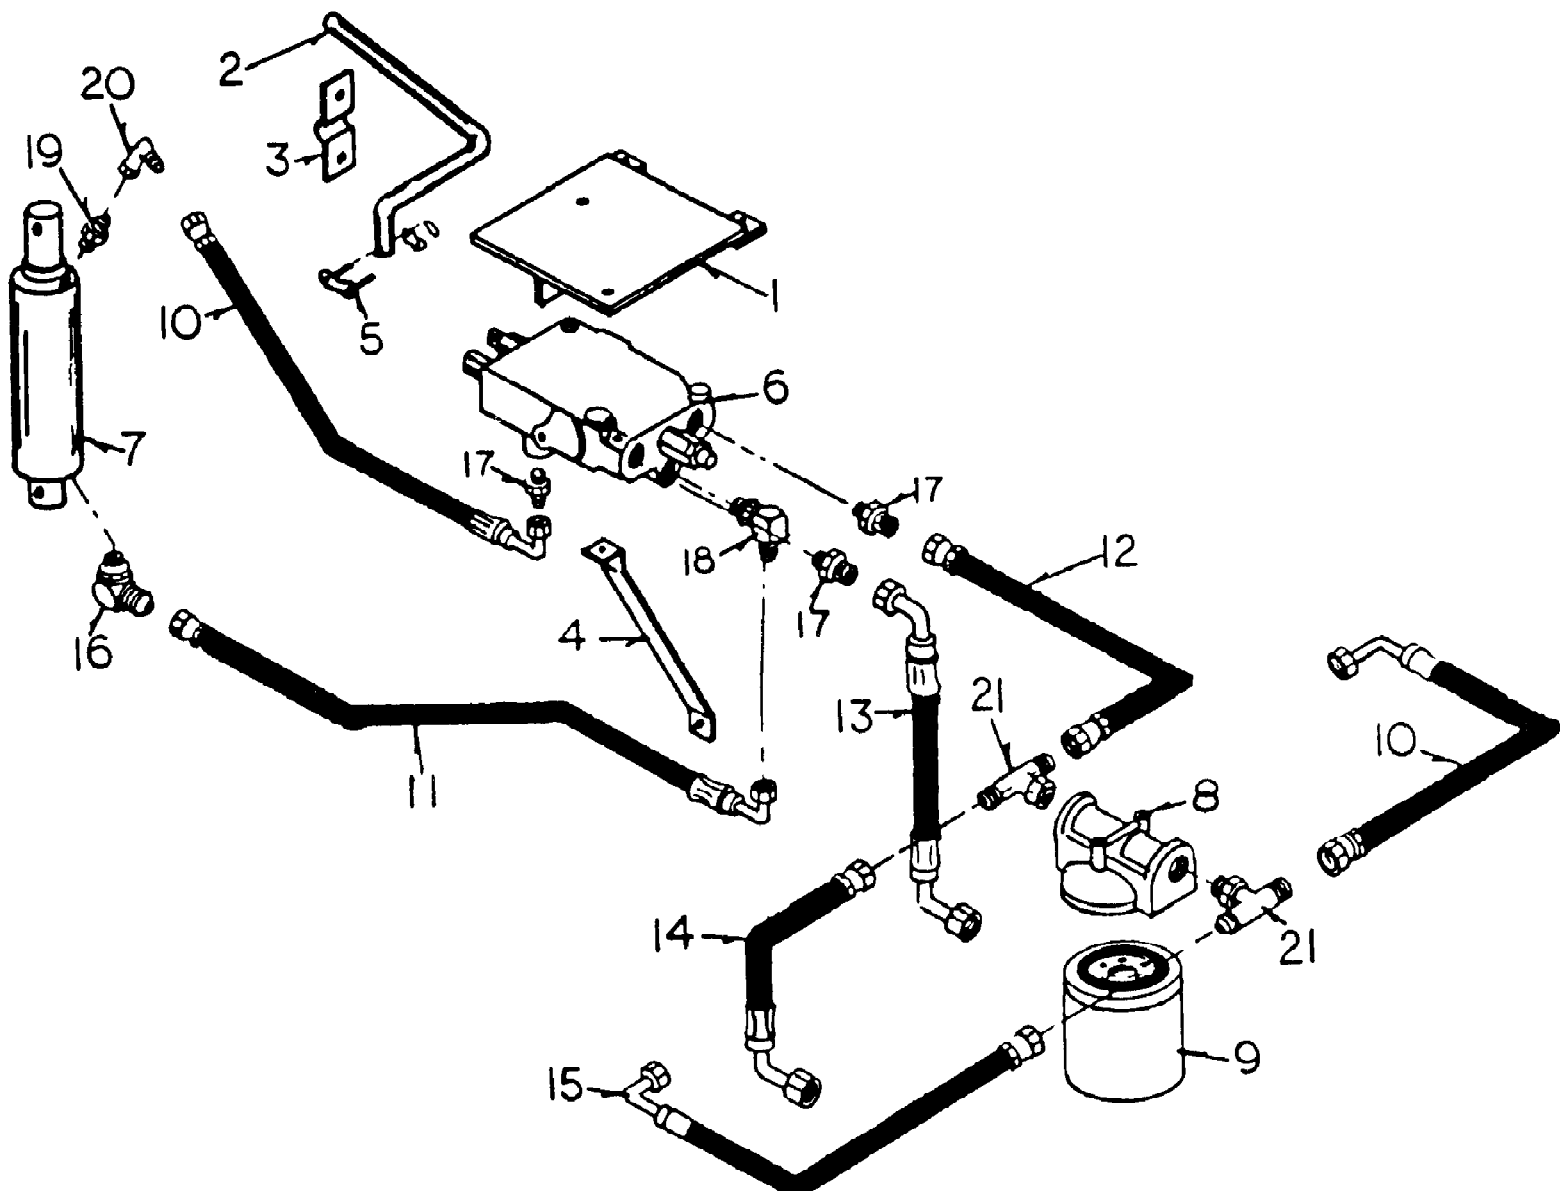

139-013-190 FR-1800 (1989)
Hydraulic Lift Assembly

139-013-190 FR-1800 (1989)
Hydraulic Lift Assembly

Page 34 of 48

Ref #	Part Number	Qty	S/P/F	Description
1	WD-212-0002	1		Valve Mount
2	WD-212-0003	1		Valve Lever
3	WD-311-0004	d		Bearing, Clutch Brake 1 0 Cross Ro
4	WD-212-0005	1		Valve Support
5	WD-900-1004	1		Connecting Link, #50
6	WD-900-8000	1		Valve
7	WD-900-8070	1		Lift Cylinder
8	WD-900-8072	1	S	Housing, Oil Filter
9	WD-900-8073	1	S	Element, Oil Filter
10	WD-900-8103	2	S	Hose, 3/8" ID x 26" Long
11	WD-900-8106	1		Hose, 3/8" ID x 31" Long
12	WD-900-8101	1		Hose, 3/8" ID x 20" Long
13	WD-900-8102	1		Hose, 3/8" ID x 13" Long
14	WD-900-8105	1		Hose, 3/8" ID x 11.5" Long
15	WD-900-8104	1		Hose, 3/8" ID x 21" Long
16	WD-900-8116	1		Male O-ring, 90ø Male 1 Tube Adp.
17	WD-900-8094	1		Male O-ring, Male 3 Tube Adp.
18	WD-900-8097	1		Male O-ring, 90ø Male Tube Adp.
19	WD-900-8115	1		Male O-ring, Male 1 0 Tube Adp.
20	WD-900-8121	1		Male Tube, 90ø 37ø 1 Female Swivel Adp.
21	WD-900-8095	1		Male Tube, Male O-ring 2 Tee