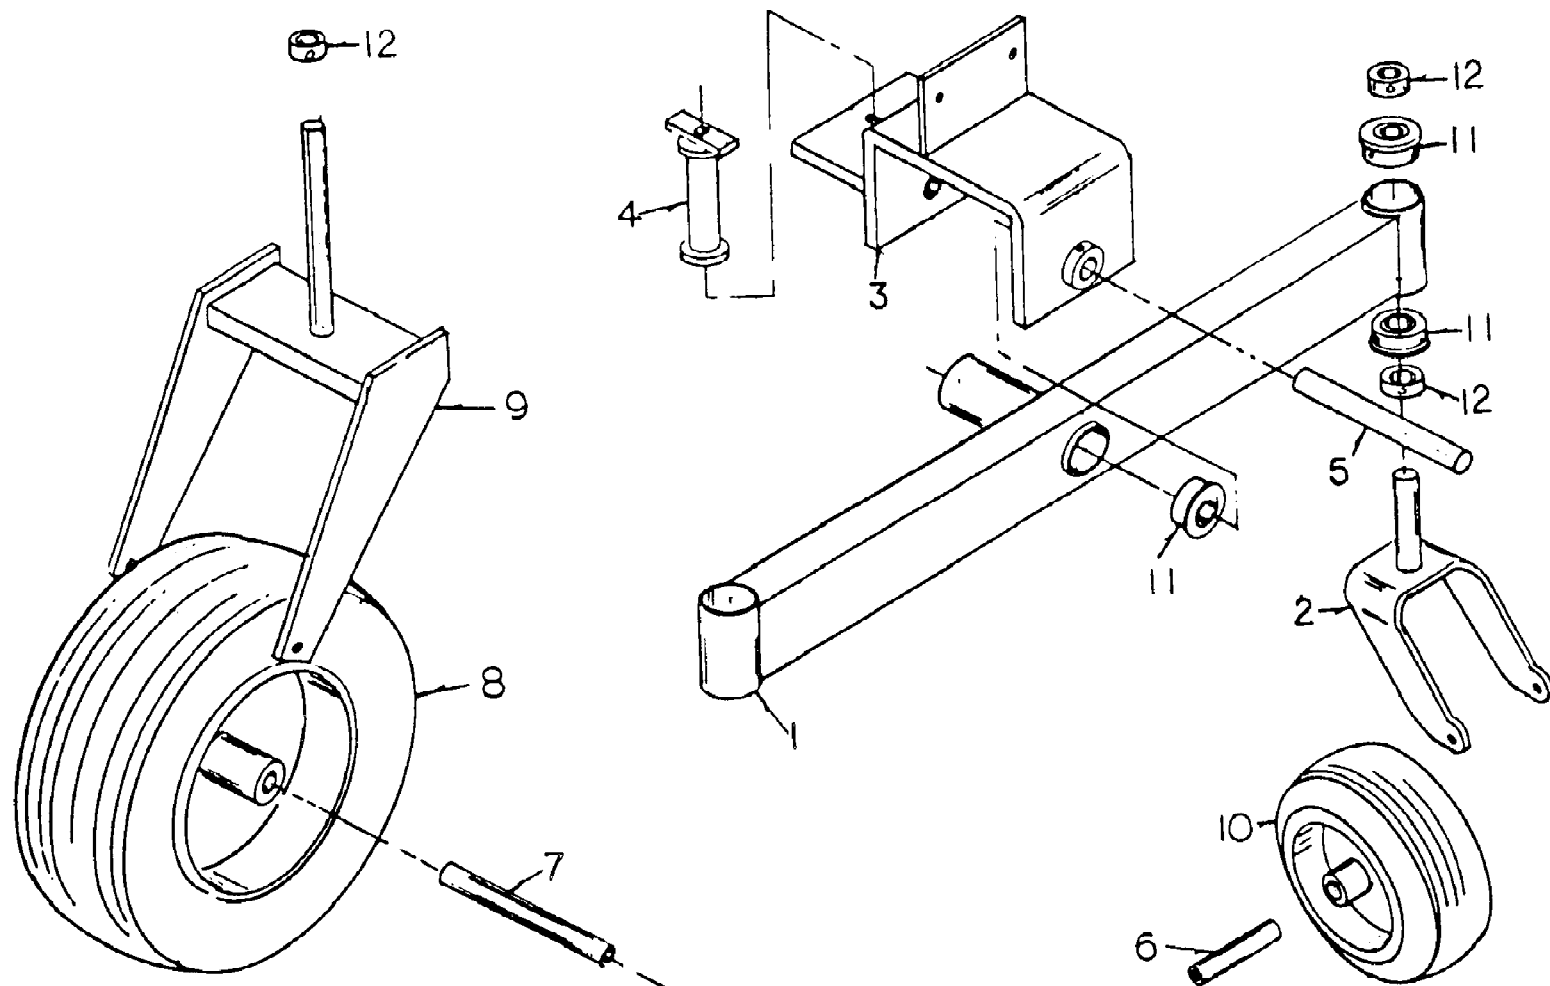

139-013-190 FR-1800 (1989)
Single & Dual Tail Wheel Assembly

139-013-190 FR-1800 (1989)
Single & Dual Tail Wheel Assembly

Page 38 of 48

Ref #	Part Number	Qty	S/P/F	Description
1	WD-230-0004	1		Dual Tail Wheel Axle
2	WD-230-0007	2		Dual Tail Wheel Fork
3	WD-230-0005	1		Dual Tail Wheel Mount
4	WD-230-0006	1		Dual Tail Wheel Tube Block
5	WD-230-0008	1		Pivot Axle
6	WD-200-0017	2	S	Tail Wheel Axle
7	WD-230-0017	1		Axle
8	WD-900-4017	1	S	Tail Wheel Assembly
9	WD-230-0001	1	S	Tail Wheel Fork
10	WD-900-4022	2	S	Tail Wheel Assembly
	WD-900-3505	4	S	Bearing, Wheel Assembly
11	WD-900-3501	6	S	Bearing, 1"
12	WD-900-5510	4		Set Collar, 1"
	WD-900-3505	2	S	Bearing, Wheel Assembly
	WD-900-4018	1		Tire, 16 x 6.50-8
	WD-900-4019	1	S	Rim, 8"